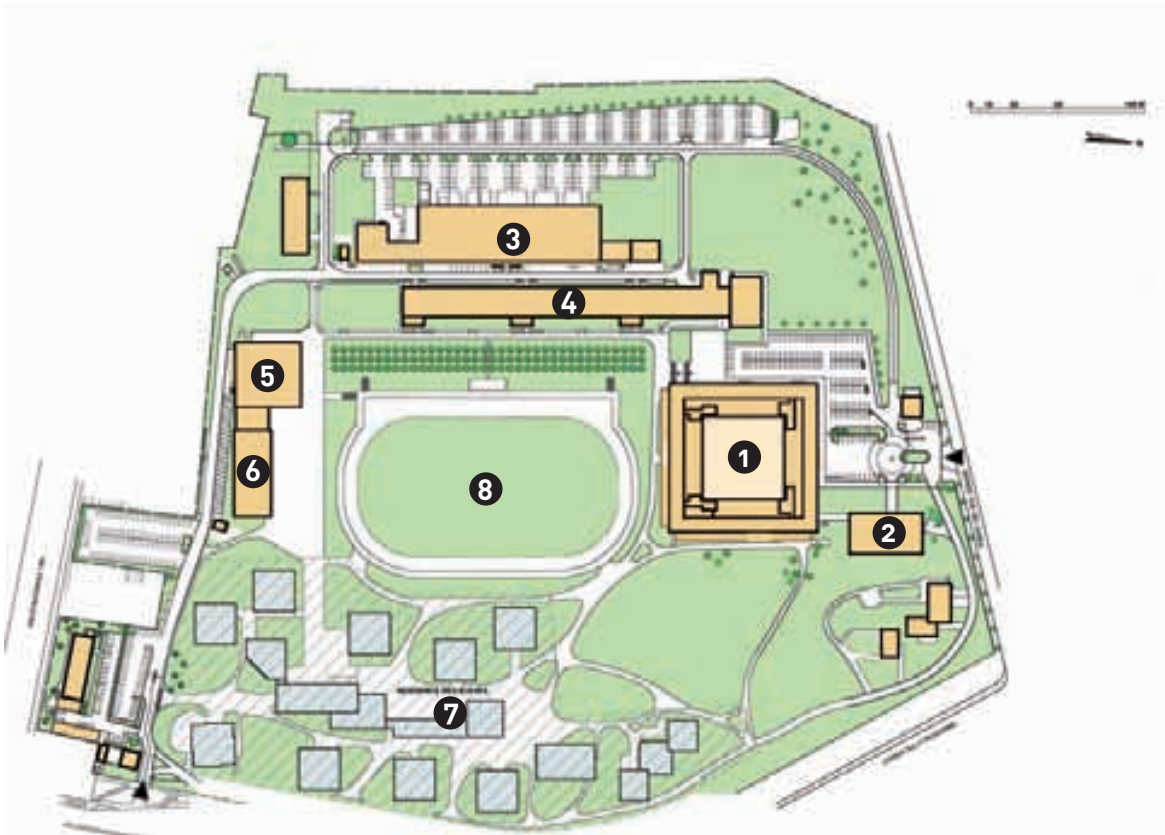

Campus plan

Legend

---

1. Olivier building (Enseignement)
2. Lavallée building (Administration)
3. Pécelet building (Laboratoires Industriels)
4. Dumas building (Laboratoires Scientifiques)
5. Restaurant
6. Gymnasium
7. Halls of residence
8. Stadium